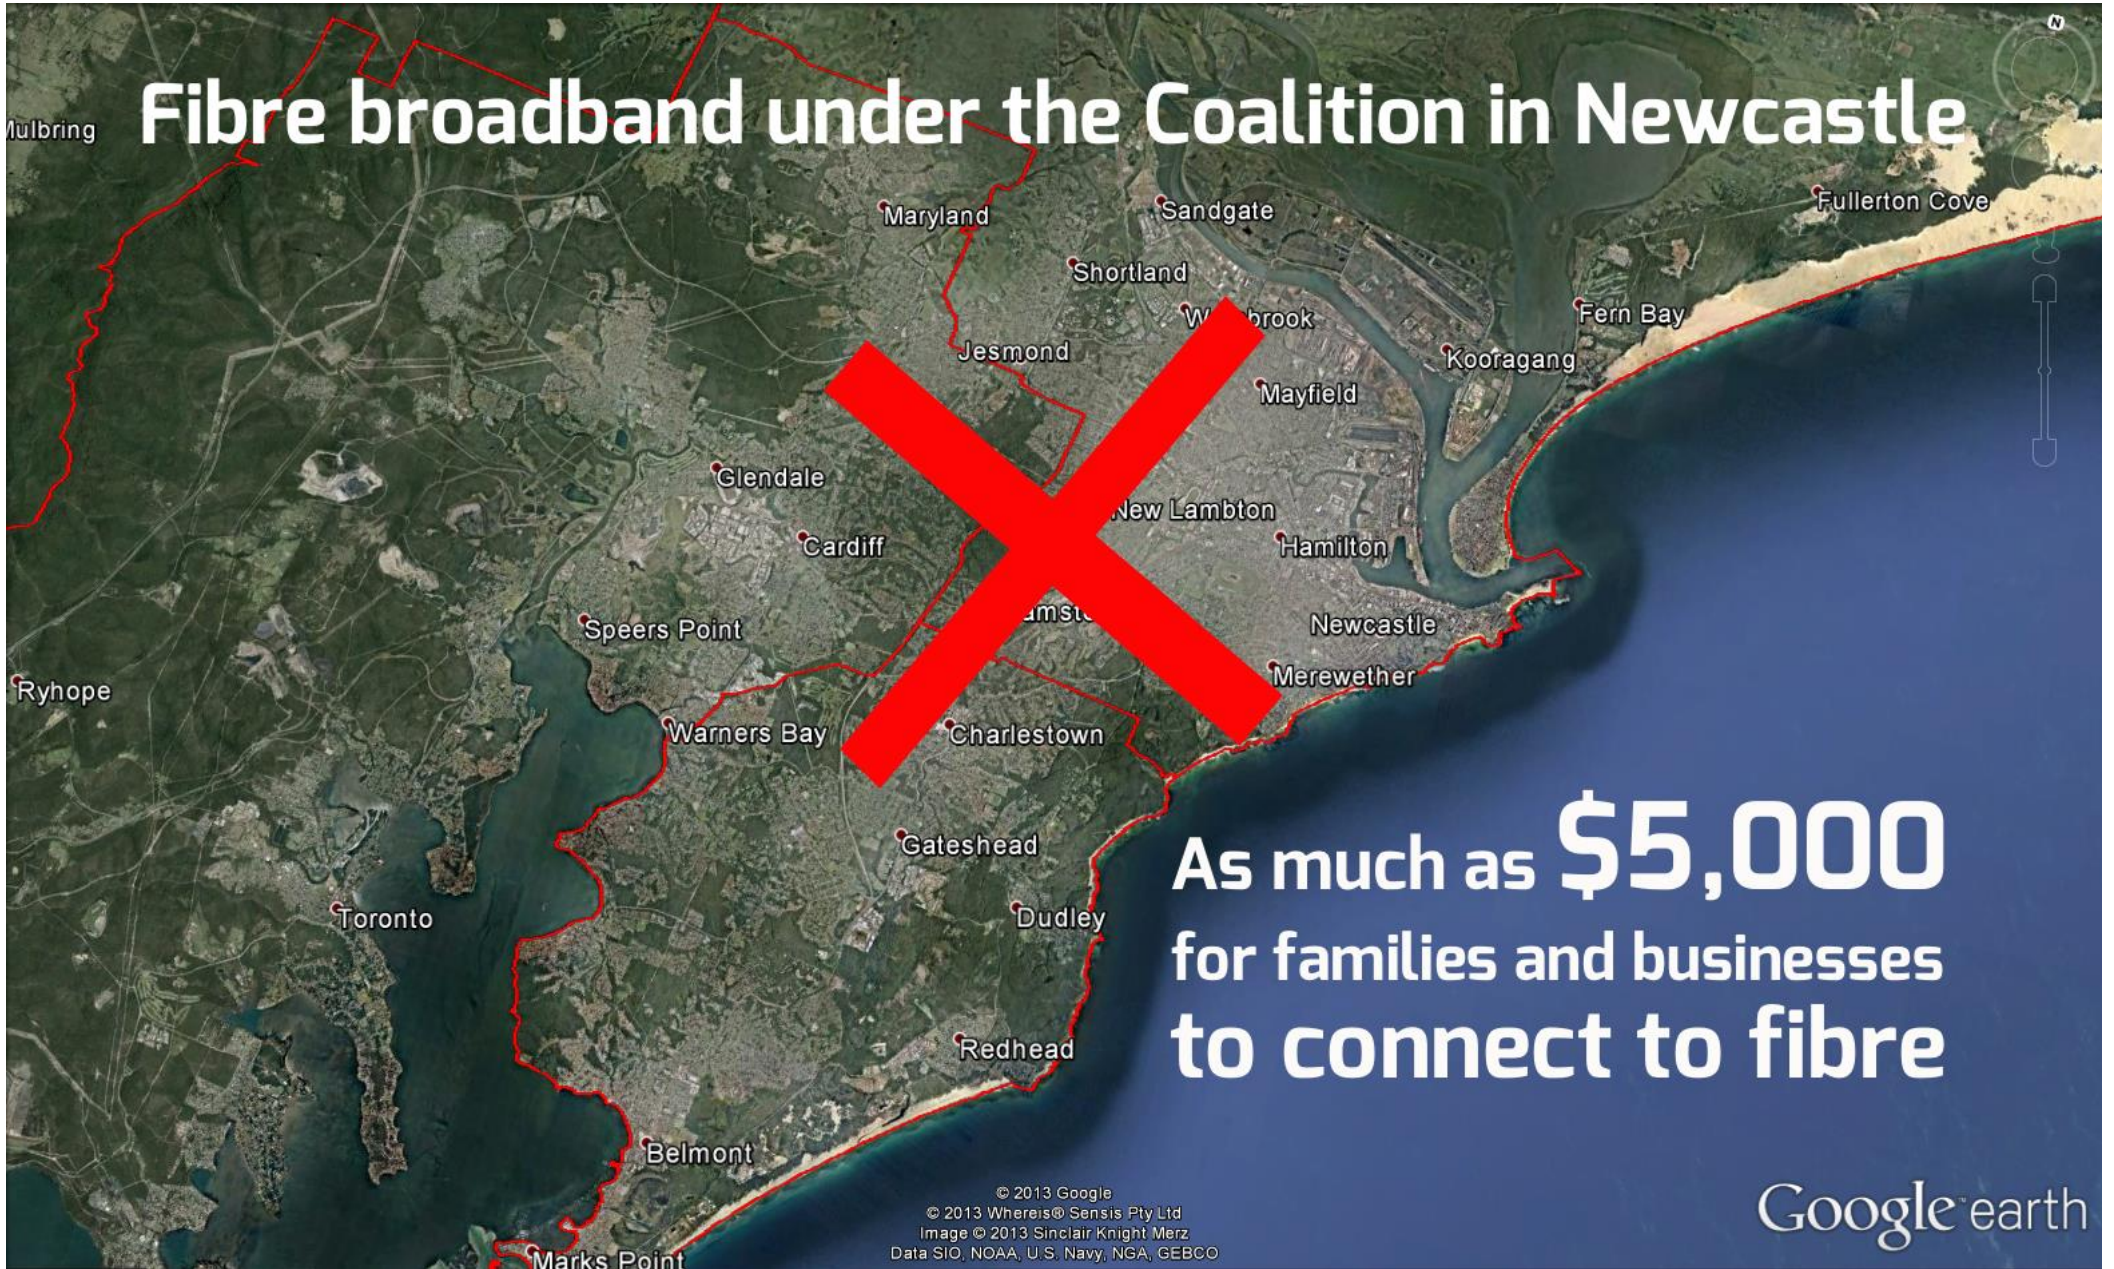

# Labor's fibre broadband in Newcastle

# Fibre broadband under the Coalition in Newcastle

As much as **\$5,000**  
for families and businesses  
to connect to fibre

© 2013 Google  
© 2013 Whereis® Sensis Pty Ltd  
Image © 2013 Sinclair Knight Merz  
Data SIO, NOAA, U.S. Navy, NGA, GEBCO