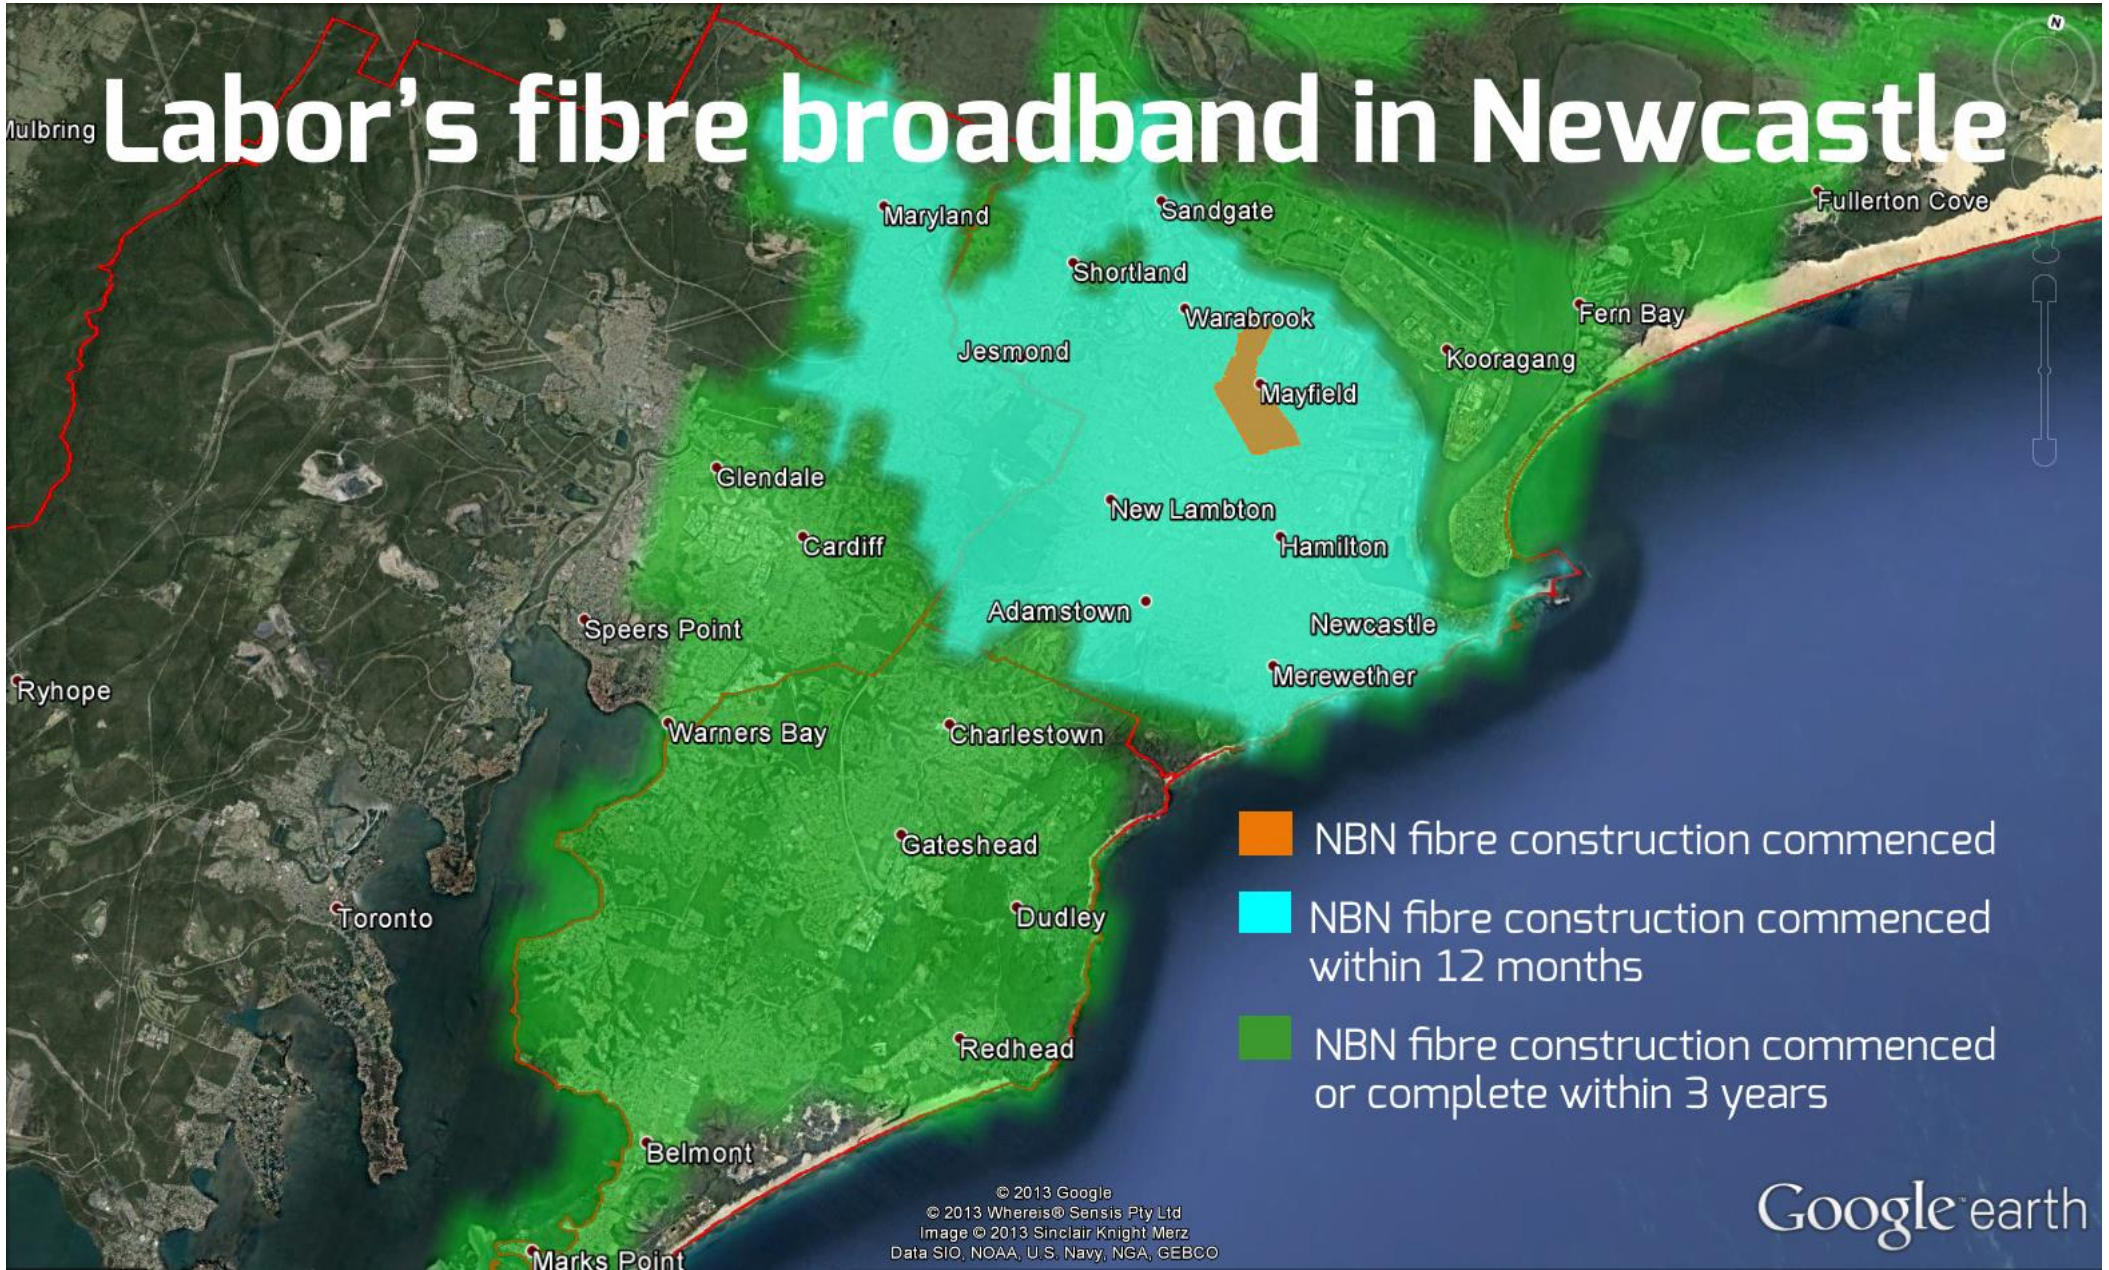

# Labor's fibre broadband in Newcastle

# Fibre broadband under the Coalition in Newcastle

As much as **\$5,000**  
for families and businesses  
to connect to fibre

© 2013 Google  
© 2013 Whereis® Sensis Pty Ltd  
Image © 2013 Sinclair Knight Merz  
Data SIO, NOAA, U.S. Navy, NGA, GEBCO